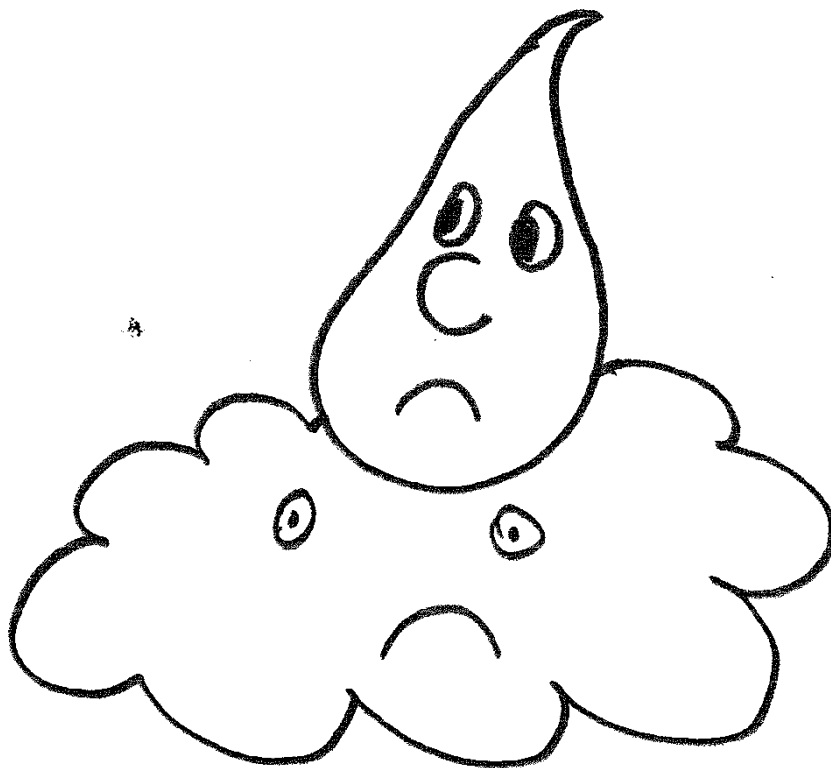

NUBELLA E
GOCCIOLA

T