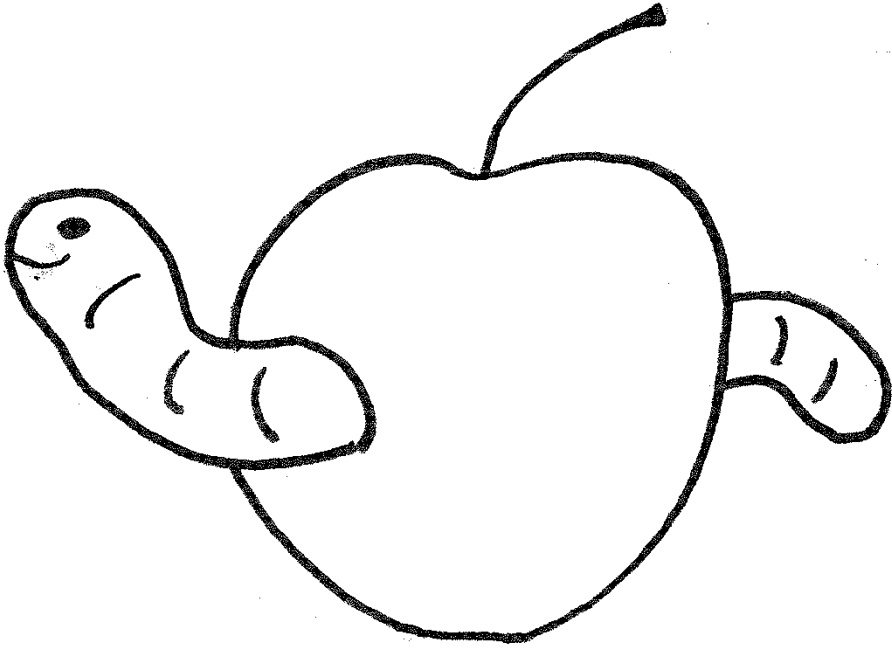

TEST
Storie
CODA

The logo features the words 'TEST', 'Storie', and 'CODA' in a hand-drawn, black, sans-serif font. The text is set against a light green, cloud-like background. A cartoon pencil character with a face and arms is positioned to the right of the word 'CODA', appearing to have just finished writing it. The entire logo is surrounded by decorative, light green, swirling lines.

BRUCHETTO

T

BRUCHETTO

BRUCHETTO

BRUCHETTO

C

FLOR

T