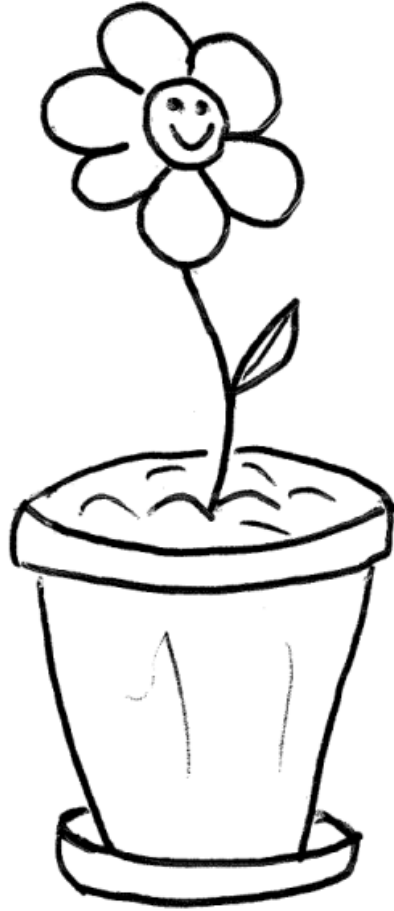

TEST
Storie
CODA

The logo features the words 'TEST', 'Storie', and 'CODA' in a hand-drawn, black, sans-serif font. The text is set against a light green, cloud-like background. A cartoon pencil character with a face and arms is positioned to the right of the word 'CODA', appearing to have just finished writing it. The entire logo is surrounded by decorative, light green, swirling lines.

FLOR

FLOR

FLOR

C

SANNY

T

SANNY

SANNY