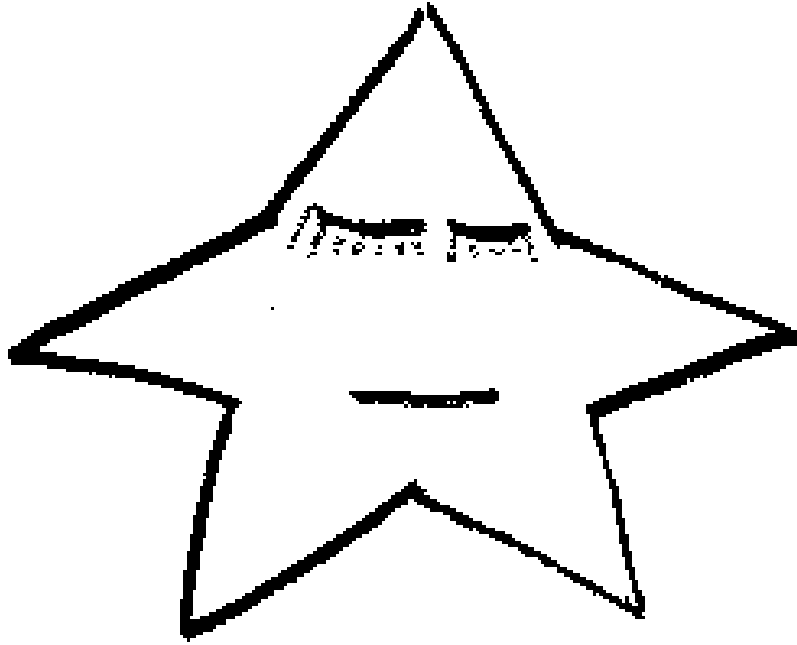

LINA E LUNA

T