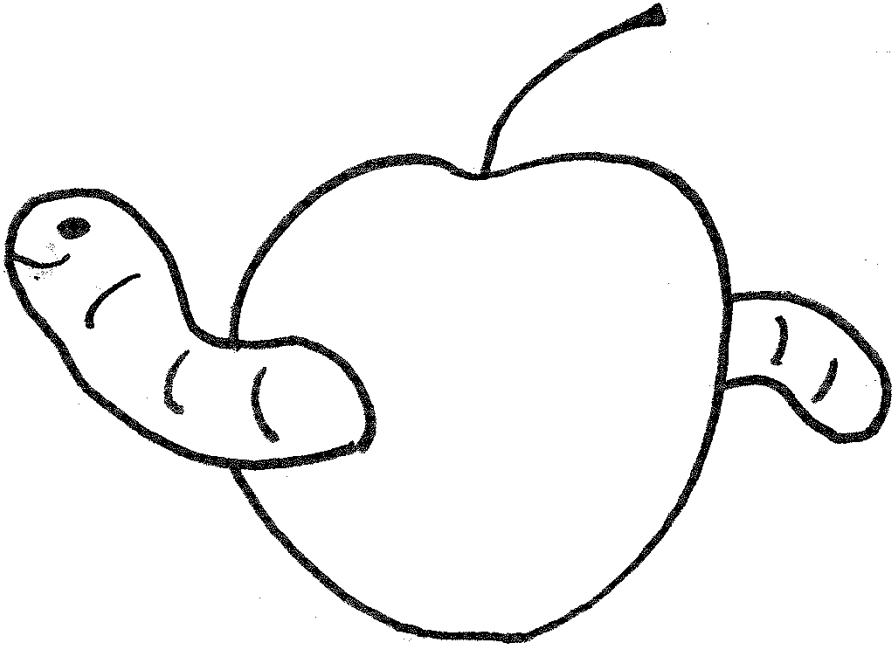

TEST
Storie
CODA

The logo features the words 'TEST', 'Storie', and 'CODA' in a hand-drawn, black, sans-serif font. The text is set against a light green, cloud-like background. A cartoon pencil character with a face and arms is positioned to the right of the word 'CODA', appearing to be drawing the letter 'A'. The entire logo is surrounded by decorative, light green, swirling lines.

BRUCHETTO

BRUCHETTO

BRUCHETTO

C

FLOR

T

FLOR

FLOR